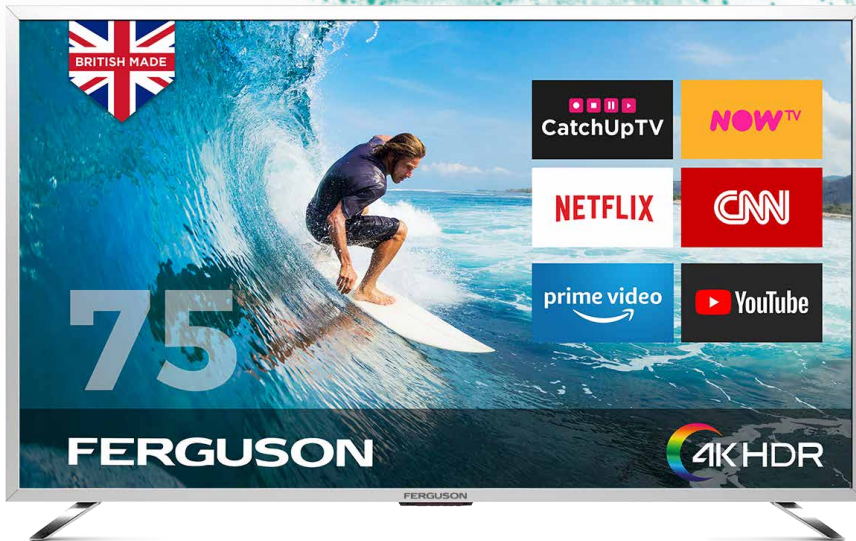

FERGUSON | F75SFS 4K

75

75" Android 7.0 Smart 4K HDR LED TV with T2 HD

- 75" 4K Ultra HD widescreen LED TV
- Android 7.0 Smart TV with built-in Wi-Fi (Superfast intuitive user interface)
- T2 HD channels
- 3,840 x 2,160 screen resolution
- USB – play saved media files
- HDMI x 4 inputs for external devices & consoles
- Wall mountable (400mm x 200mm)

	EAN	5060062268188
General Feature	Model No.	F75SFS4K
	Panel (60Hz/120Hz/3D)	T75QVN02
	Destination Country	UK
	Screen Size	75 inch LED Panel (Approx. 190cm)
	Max. Resolution	UHD 3840 x 2160 4K
	Contrast Ratio (Typical)	4000:1
	Brightness (TYP cd/m2)	200
	Viewing Angle (L/R/U/D)	89/89/89/89 (CR≥10)
	Cabinet Color	Piano Silver
	Wall Mounting Support (Screw Size)	600 x 400mm (M8 x 20)